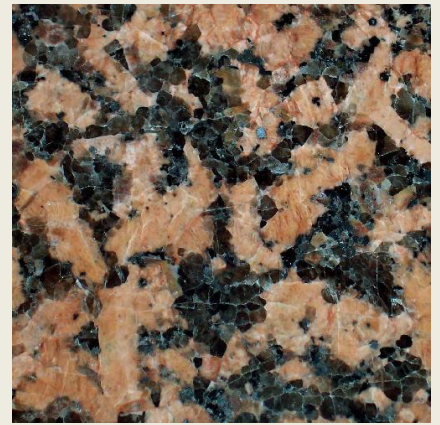

Baltic Brown

Amarelo Pearl

Balmoral Rose

Giallo Veneziano

Black Galaxy

Salt and Pepper

Santa Cecelia

Tan Brown

Ubatuba

Verde Butterfly

China Green

Many more granite colors are available. Less expensive, pre-fabricated options are available as well as slabs in varying grades.

[Contact Us](#) to find out what options are best for your current project.